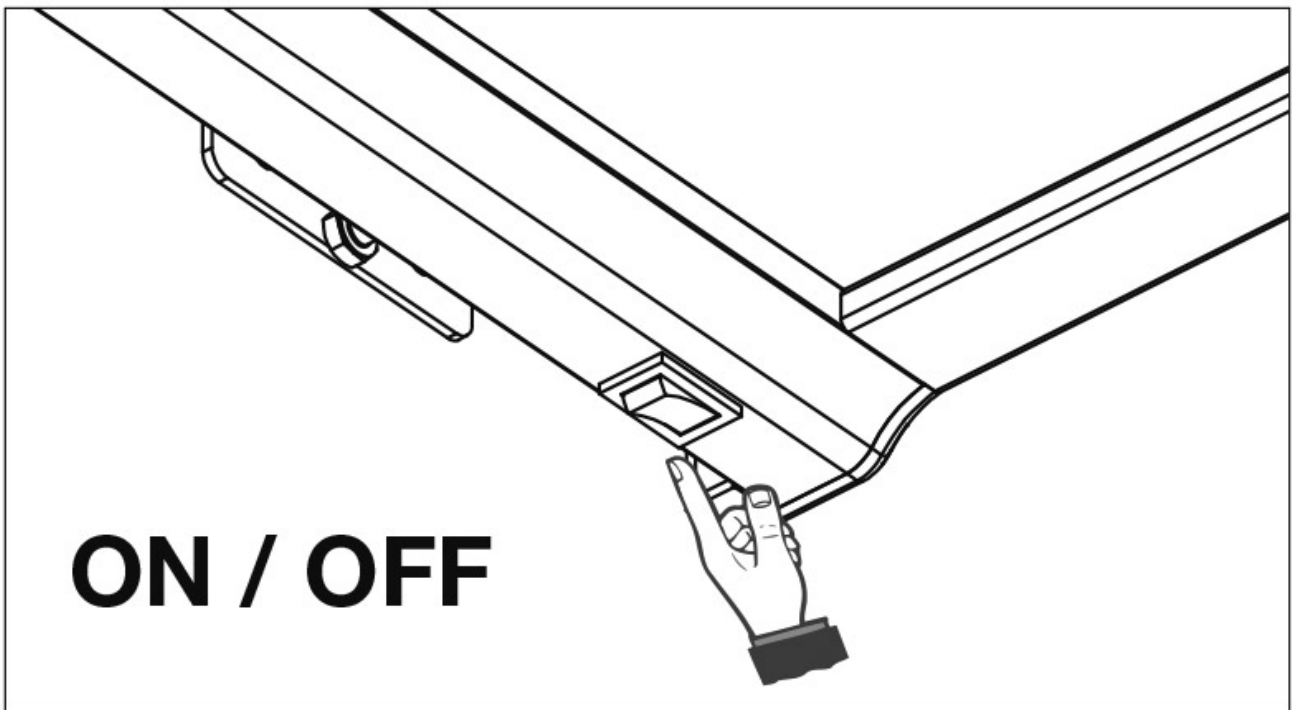

TABLETTE LUMINEUSE LED EXTRAPLATE 220V

L&S

TABLETTE LUMINEUSE LED EXTRAPLATE 220V

L&S