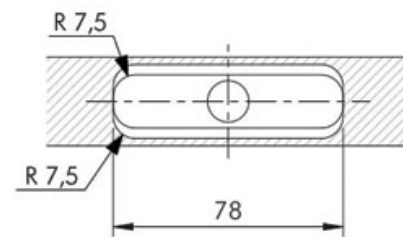

# SUPPORT TABLETTE INVISIBLE

ITALIANA FERRAMENTA

\* Optional drilling for security locking with M4 grub screw placed underneath in alignment with the cavity.