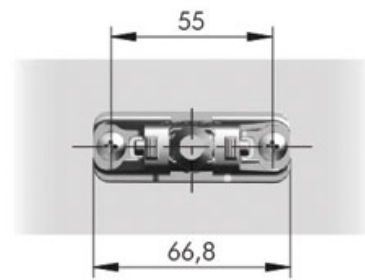

# SUPPORT TABLETTE INVISIBLE

ITALIANA FERRAMENTA

\* Optional drilling for security locking with M4 grub screw placed underneath in alignment with the cavity.