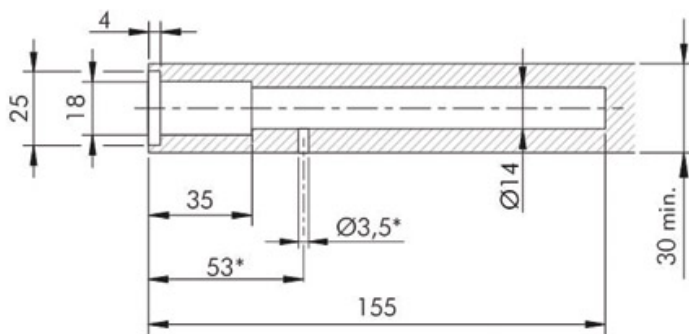

# SUPPORT TABLETTE INVISIBLE

ITALIANA FERRAMENTA

\* Optional drilling for security locking with M4 grub screw placed underneath in alignment with the cavity.