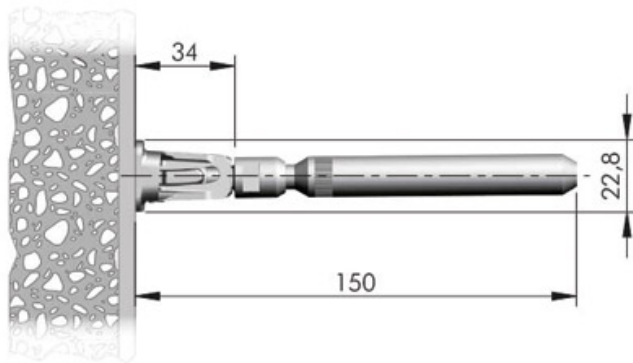

# SUPPORT TABLETTE INVISIBLE

ITALIANA FERRAMENTA

\* Optional drilling for security locking with M4 grub screw placed underneath in alignment with the cavity.