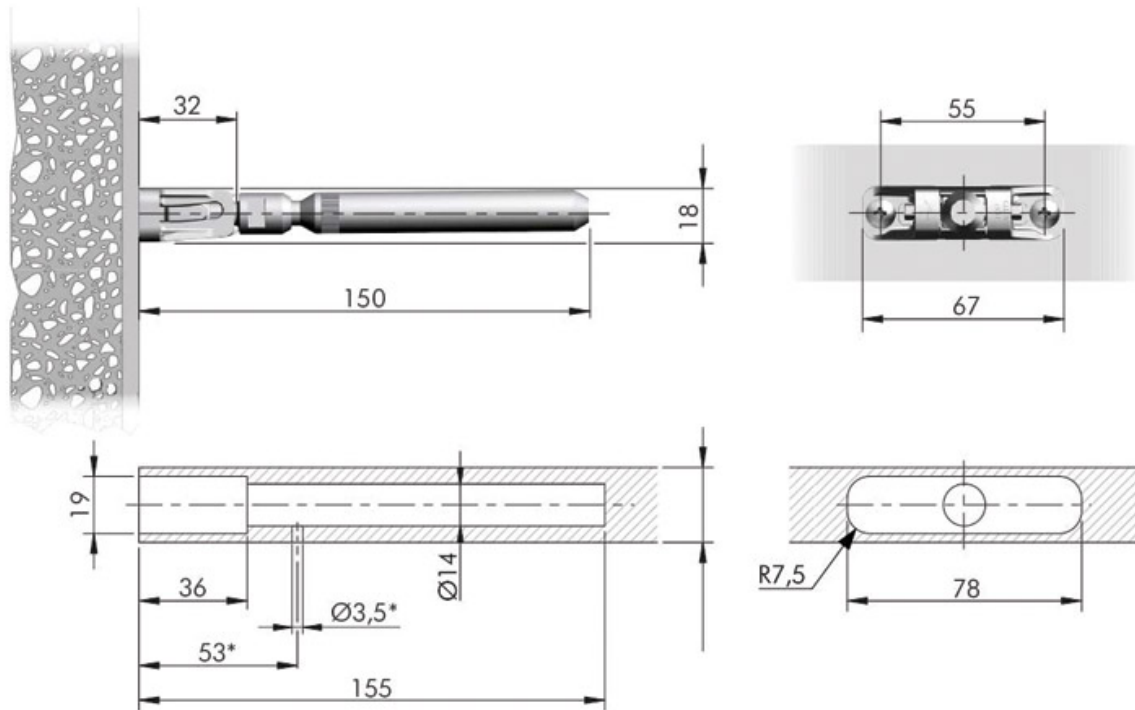

SUPPORT TABLETTE INVISIBLE

ITALIANA FERRAMENTA

* Optional drilling for security locking with M4 grub screw placed underneath in alignment with the cavity.