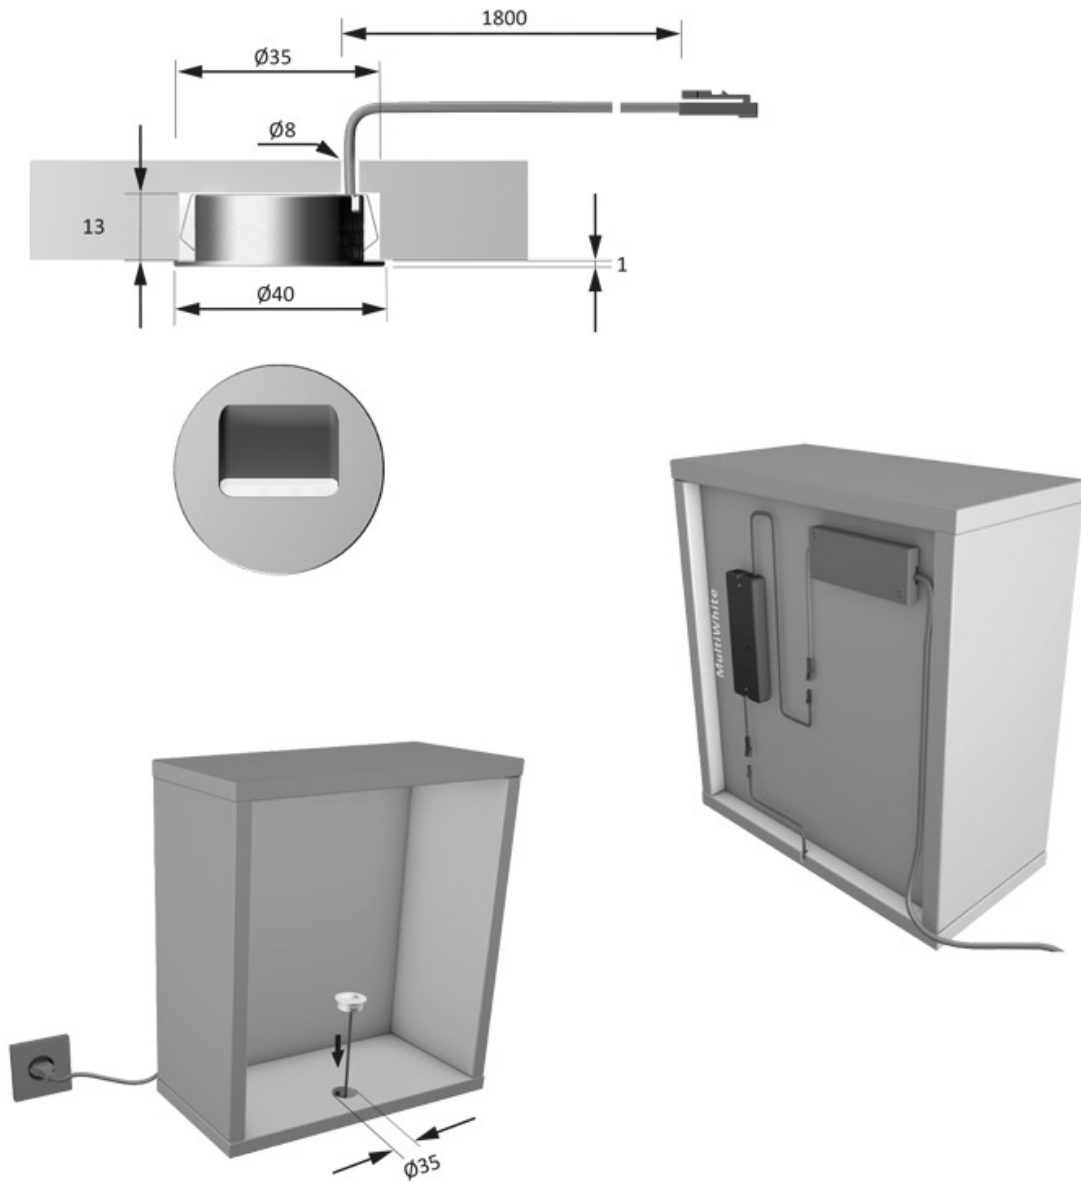

# SPOT LED 12V

HALEMEIER

HALEMEIER