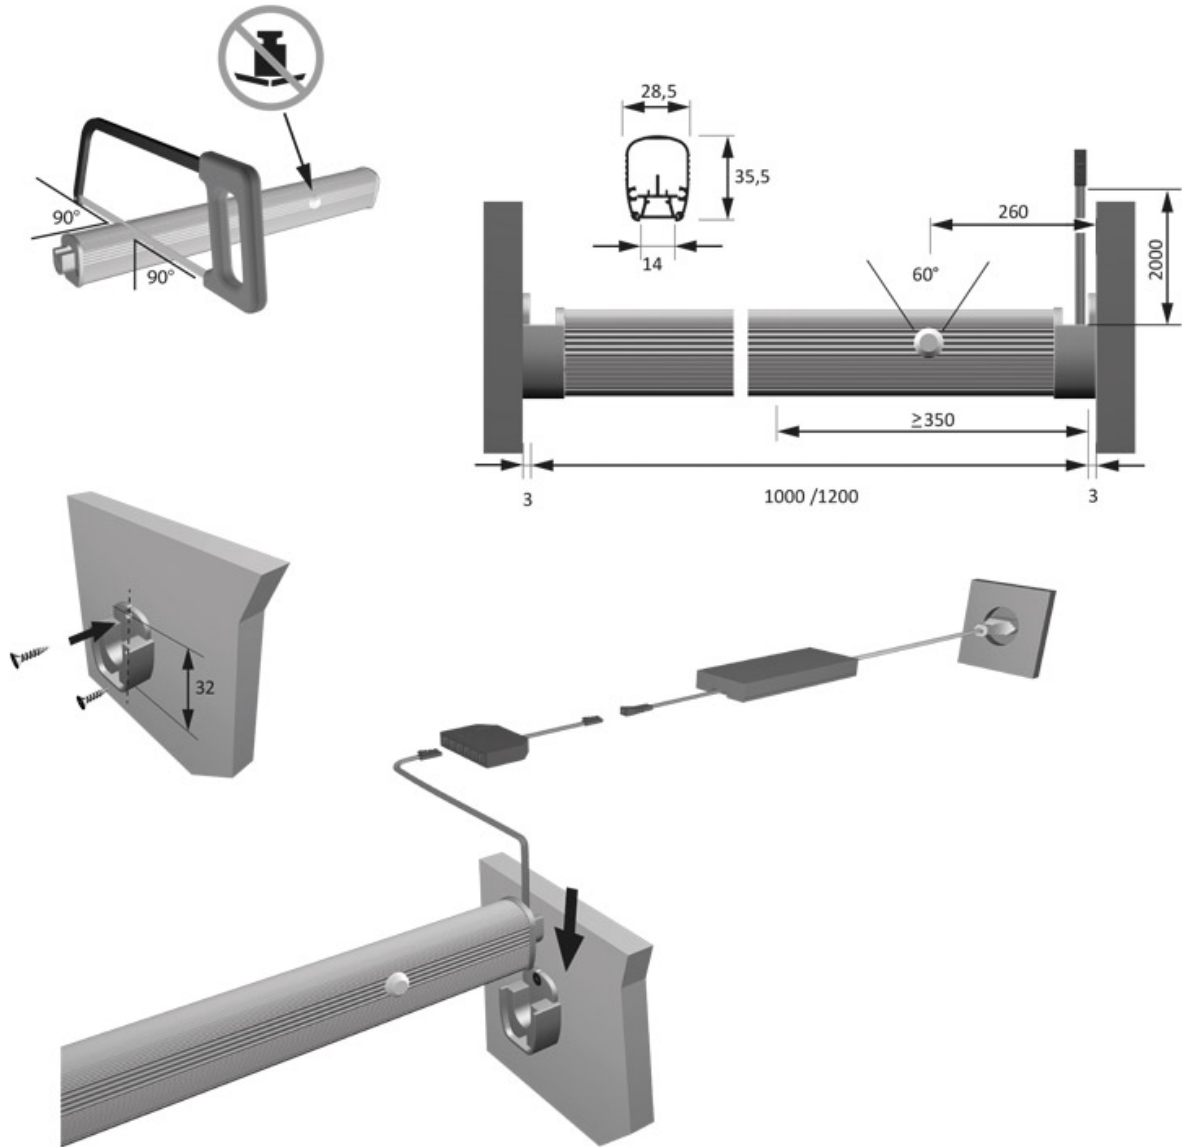

# TUBE DE PENDERIE LED LITEPIPE - 57 LED - 12 V - 5 W

HALEMEIER

HALEMEIER