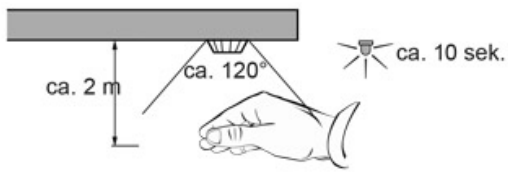

SPOT LED - 8 LED - 0,8 W

HALEMEIER

HALEMEIER

SPOT LED - 8 LED - 0,8 W

HALEMEIER

HALEMEIER

SPOT LED - 8 LED - 0,8 W

HALEMEIER