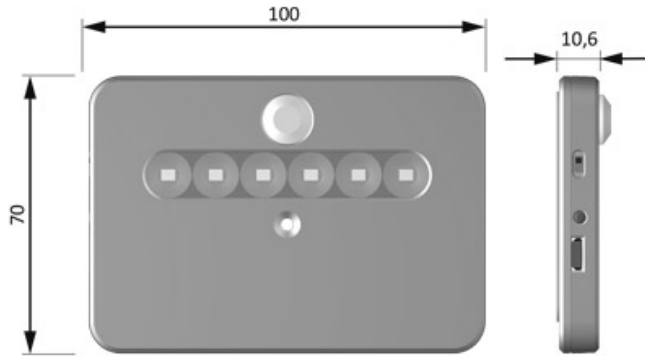

SPOT LED - 8 LED - 0,8 W

HALEMEIER

HALEMEIER

SPOT LED - 8 LED - 0,8 W

HALEMEIER

HALEMEIER

SPOT LED - 8 LED - 0,8 W

HALEMEIER