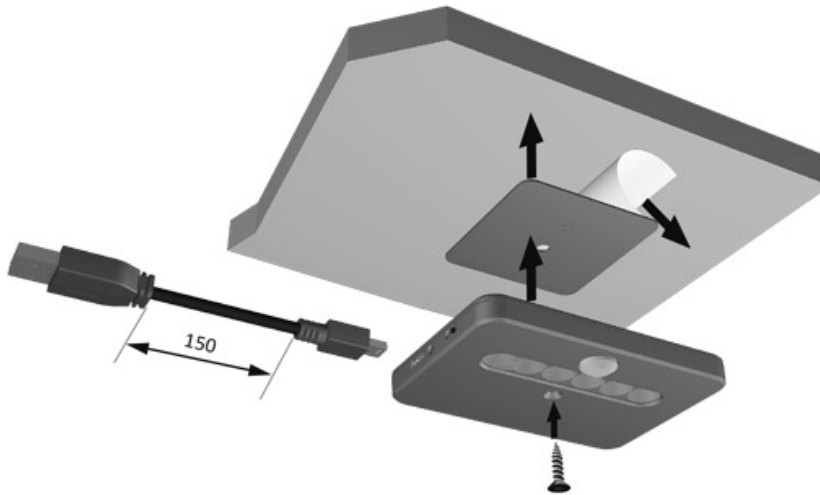

SPOT LED - 8 LED - 0,8 W

HALEMEIER

HALEMEIER

SPOT LED - 8 LED - 0,8 W

HALEMEIER

HALEMEIER

SPOT LED - 8 LED - 0,8 W

HALEMEIER