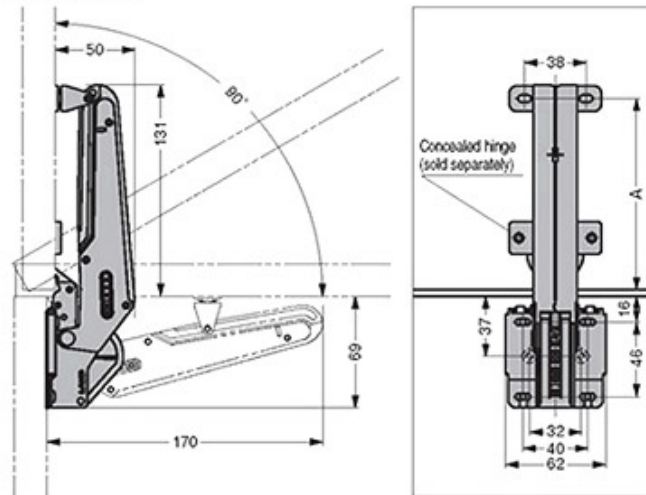

[Door Movements]

Lift-assist	Soft-close	Free-stop
Allows for light opening of doors	OLYMPIA's damper makes doors close slowly. (0° - 30°)	Enables doors to hold in position.
 <p data-bbox="336 1249 485 1279">Light opening</p>	 <p data-bbox="708 1249 863 1279">Gently closing</p>	 <p data-bbox="1091 1249 1273 1279">Holds in position</p>

FERRURE RELEVANT AILERON POUR COFFRE

SUGATSUNE

[Installation]

FERRURE RELEVANT AILERON POUR COFFRE

SUGATSUNE

[Selection Graph] (upward and top-opening models)