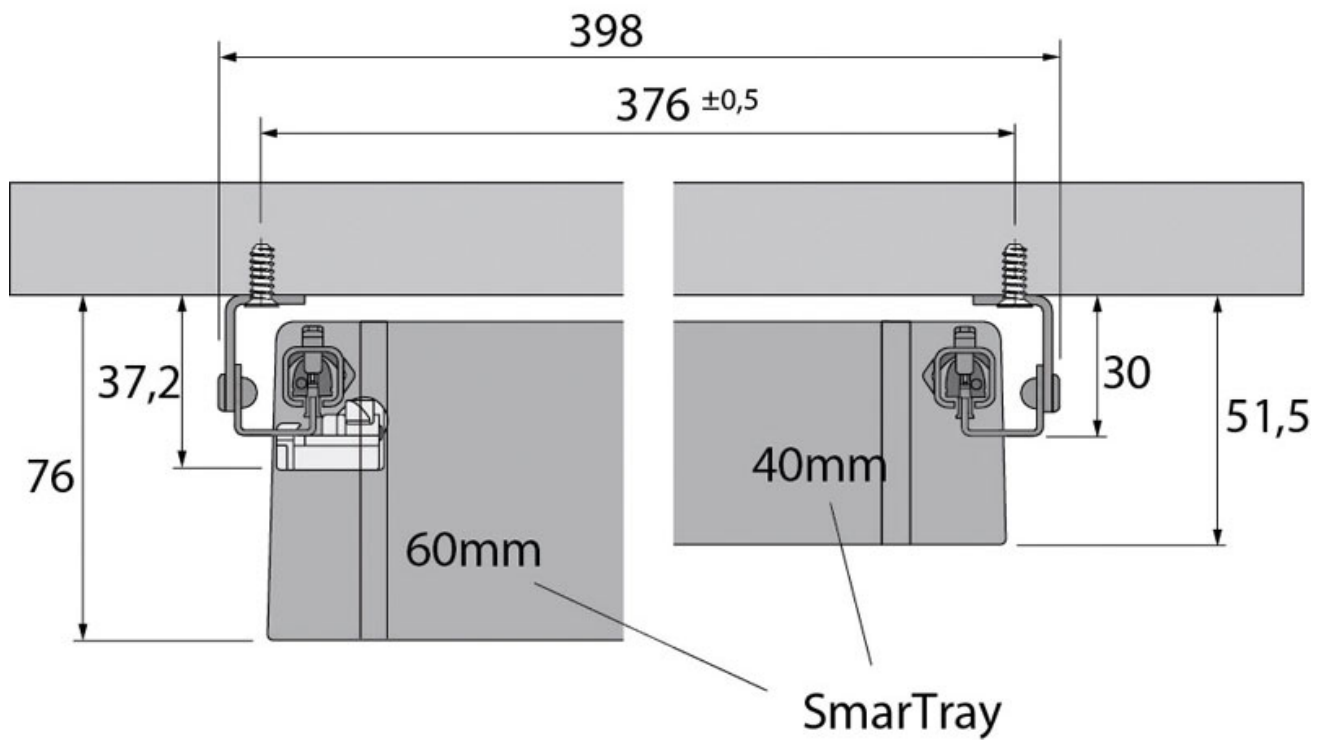

COULISSE QUADRO 12 SMARTRAY

HETTICH

COULISSE QUADRO 12 SMARTRAY

HETTICH