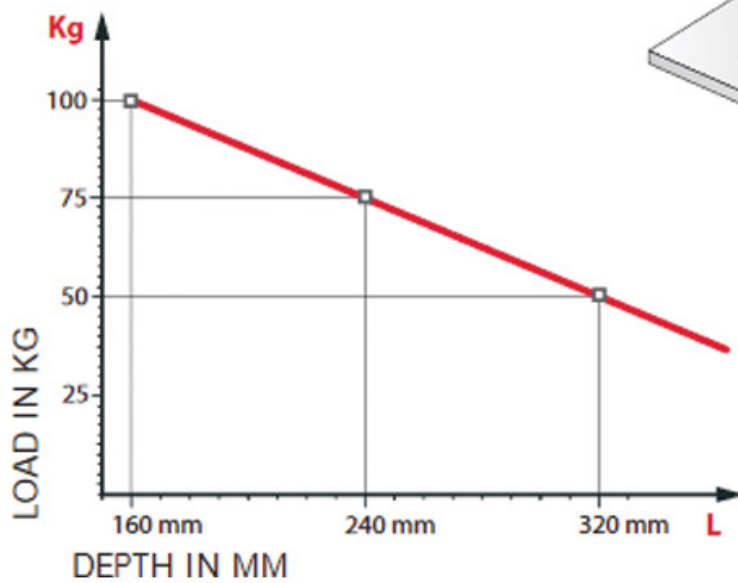

# CONSOLE TABLETTE

ITALIANA FERRAMENTA

+ shelf weight = 50 kg  
MAX for each pair of  
shelf supports