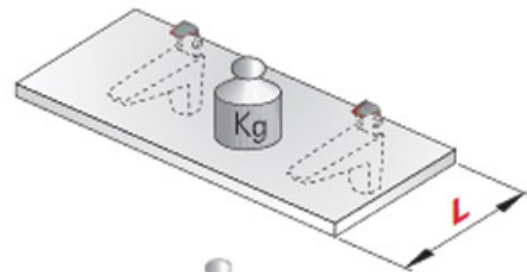

# CONSOLE TABLETTE

ITALIANA FERRAMENTA

+ shelf weight = 50 kg  
MAX for each pair of  
shelf supports