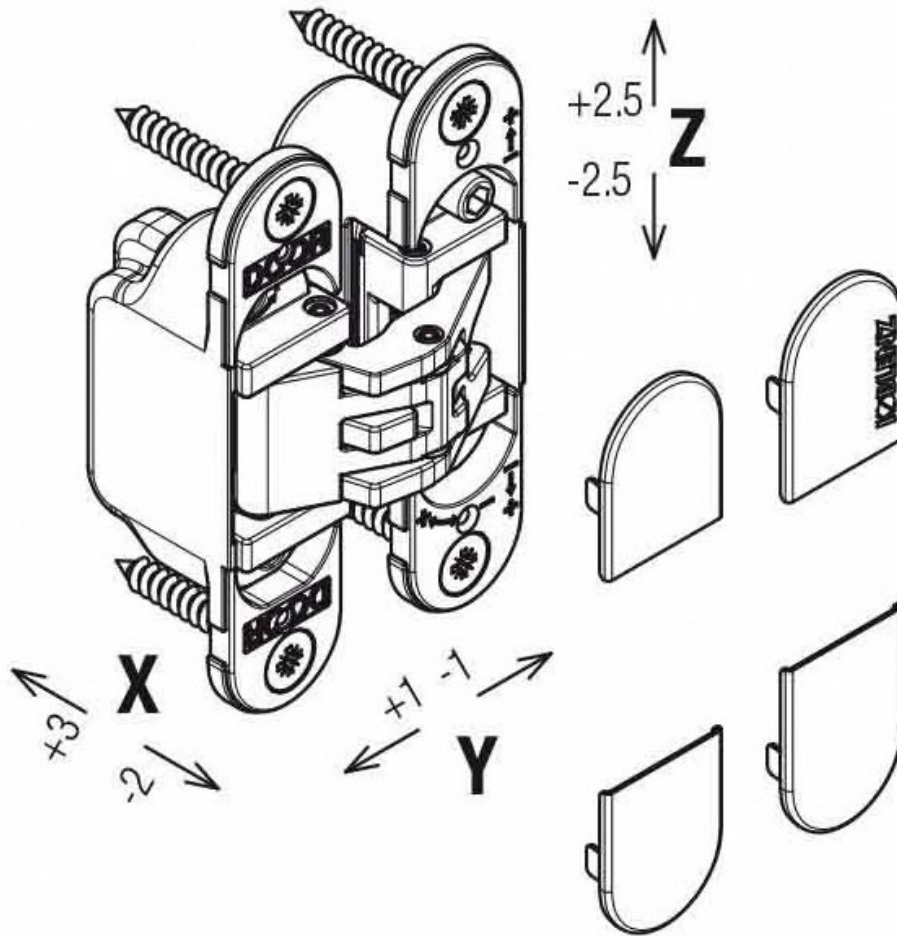

CHARNIÈRE INVISIBLE À ENCASTRER K6200

KOBLENZ