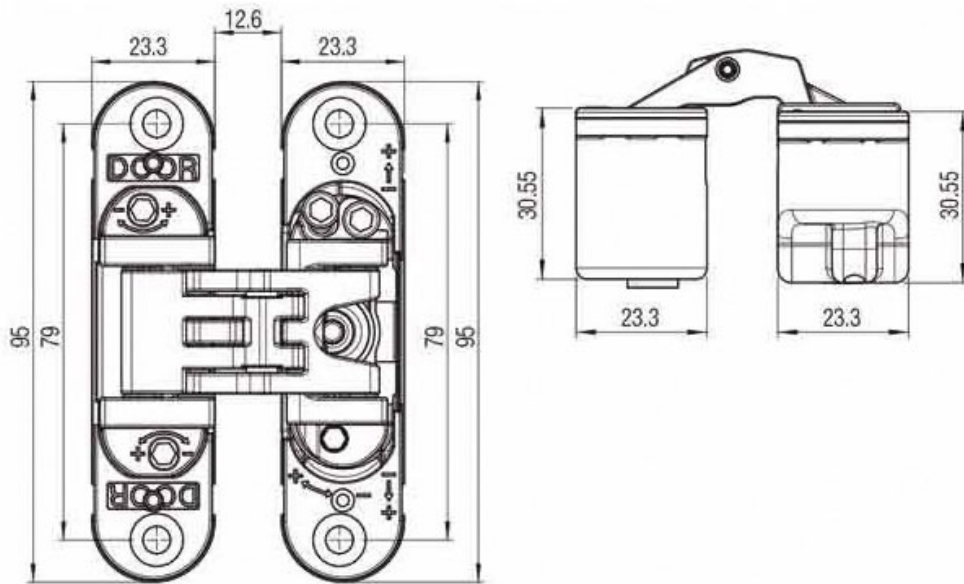

CHARNIÈRE INVISIBLE À ENCASTRER K6200

KOBLENZ