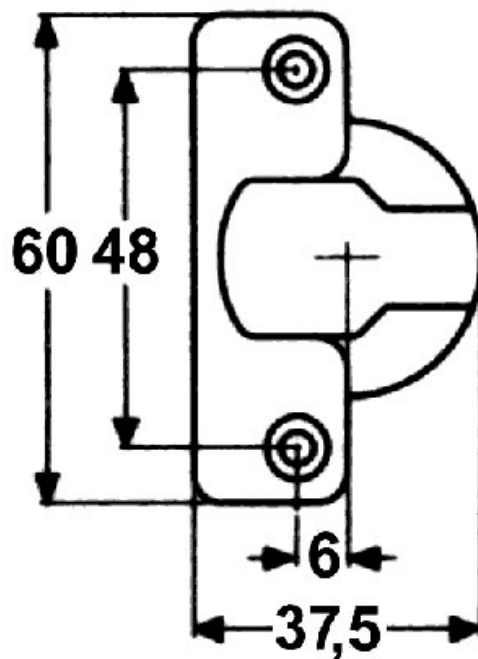

# CHARNIÈRE INVISIBLE - 110° - EA 48 - BASIC ST

TITUS

9 mm

# CHARNIÈRE INVISIBLE - 110° - EA 48 - BASIC ST

TITUS