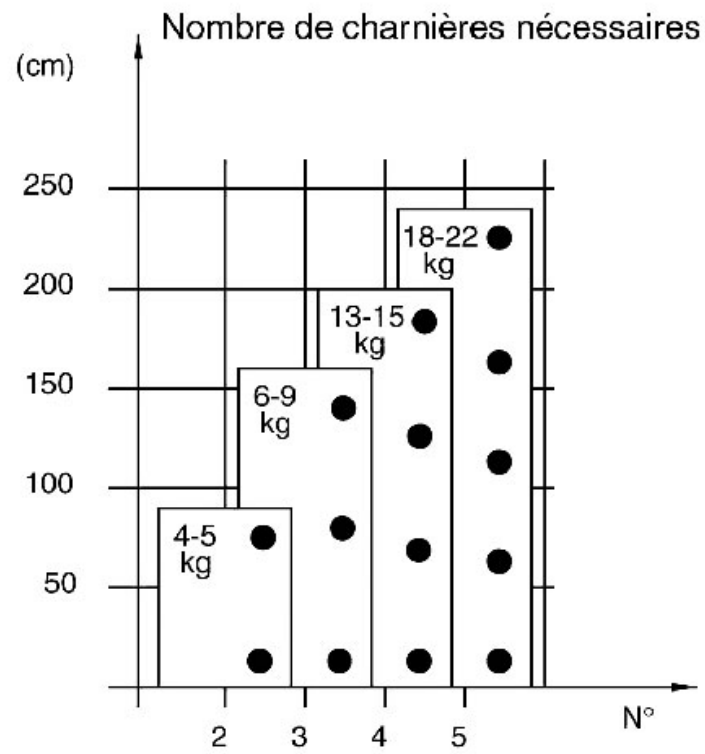

# CHARNIÈRE INVISIBLE - 110° - EA 48 - BASIC ST

TITUS

9 mm

# CHARNIÈRE INVISIBLE - 110° - EA 48 - BASIC ST

TITUS