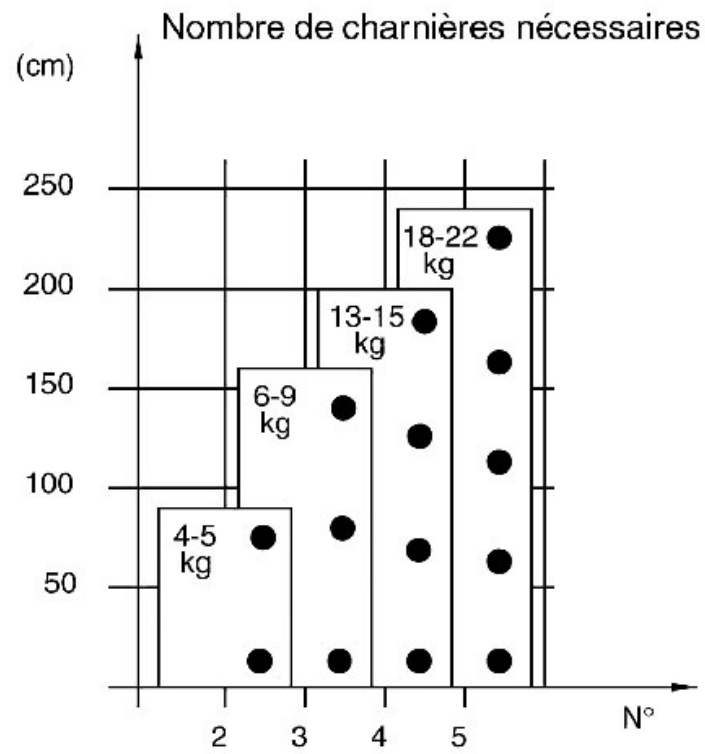

# CHARNIÈRE INVISIBLE - 110° - EA 45 - BASIC ST

TITUS